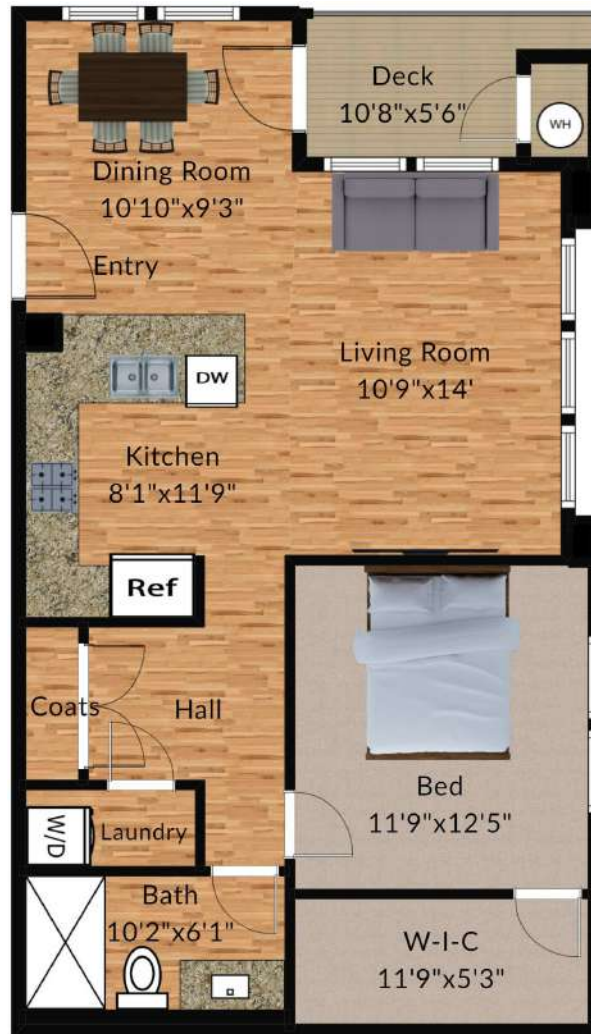

1C

1 BED / 1 BATH

759

SQ. FT.

the **TOBIN**
ESTATE
APARTMENTS
a ROSEWOOD property

3310 Oakwell Court | San Antonio, TX 78218

www.thetobinestateapartments.com

Floor plans are artist's rendering. All dimensions are approximate. Actual product and specifications may vary in dimension or detail. Not all features are available in every apartment home. Prices and availability are subject to change. Rent is based on monthly frequency. Additional fees may apply, such as but not limited to package delivery, trash, water, amenities, etc. Please see a representative for details.