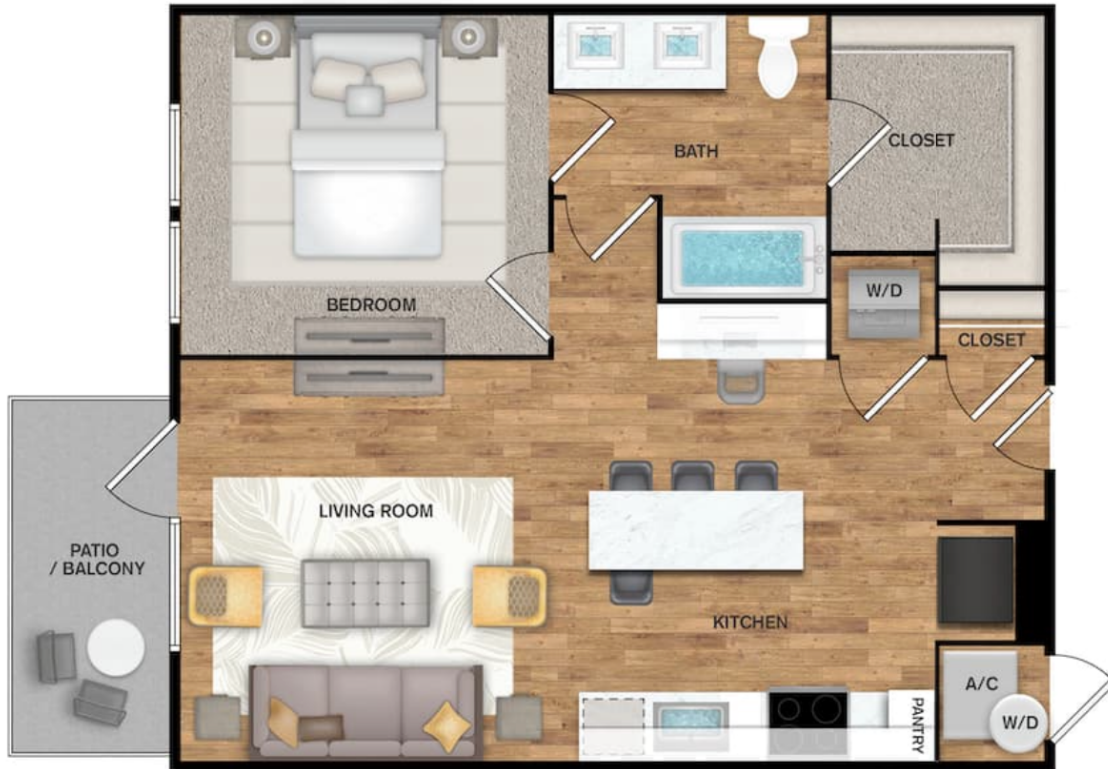

A2

1 BED / 1 BATH

750

SQ. FT.

the **TOBIN**
ESTATE
APARTMENTS
a ROSEWOOD property

3310 Oakwell Court | San Antonio, TX 78218

www.thetobinestateapartments.com

Floor plans are artist's rendering. All dimensions are approximate. Actual product and specifications may vary in dimension or detail. Not all features are available in every apartment home. Prices and availability are subject to change. Rent is based on monthly frequency. Additional fees may apply, such as but not limited to package delivery, trash, water, amenities, etc. Please see a representative for details.