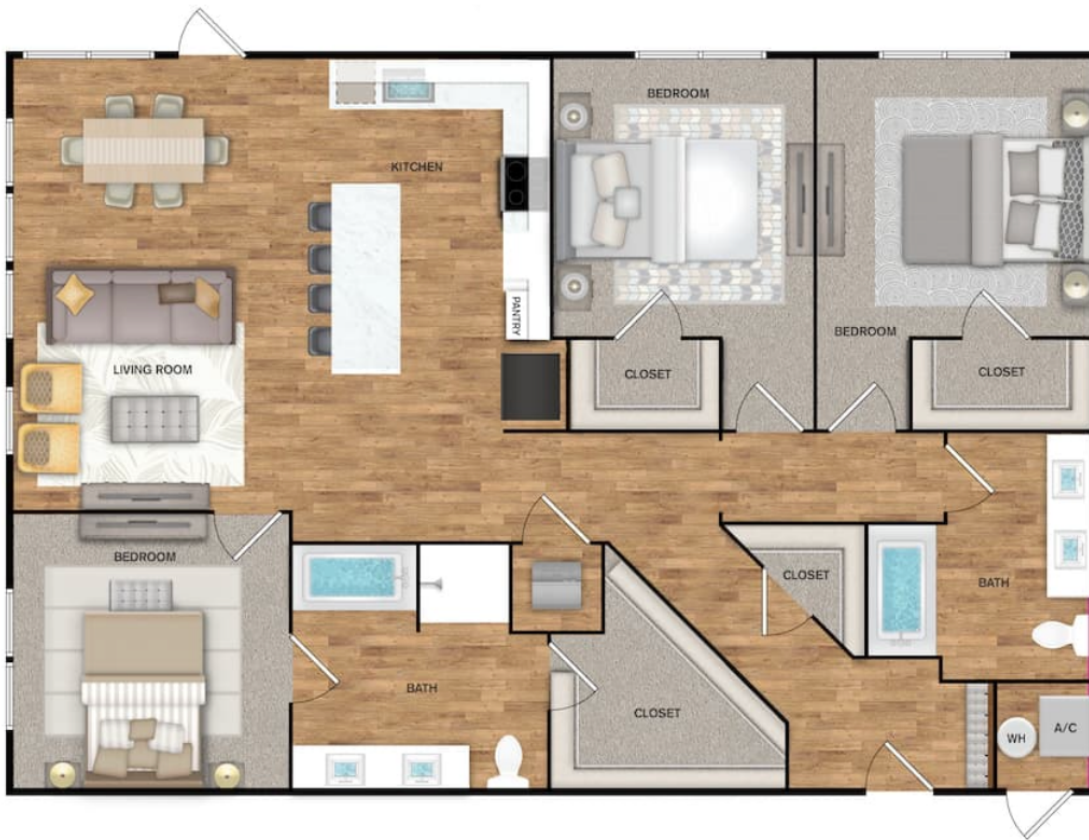

C1

3 BED / 3 BATH

1426

SQ. FT.

the **TOBIN**
ESTATE
APARTMENTS
a ROSEWOOD property

3310 Oakwell Court | San Antonio, TX 78218

www.thetobinestateapartments.com

Floor plans are artist's rendering. All dimensions are approximate. Actual product and specifications may vary in dimension or detail. Not all features are available in every apartment home. Prices and availability are subject to change. Rent is based on monthly frequency. Additional fees may apply, such as but not limited to package delivery, trash, water, amenities, etc. Please see a representative for details.