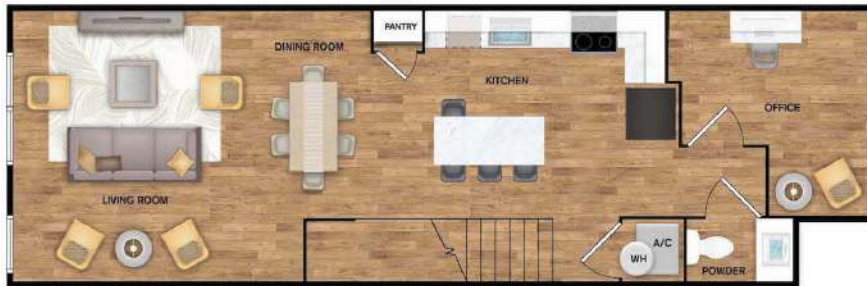

TH

3 BED / 3.5 BATH

2045

SQ. FT.

the **TOBIN**
ESTATE
APARTMENTS
a ROSEWOOD property

3310 Oakwell Court | San Antonio, TX 78218

www.thetobinestateapartments.com

Floor plans are artist's rendering. All dimensions are approximate. Actual product and specifications may vary in dimension or detail. Not all features are available in every apartment home. Prices and availability are subject to change. Rent is based on monthly frequency. Additional fees may apply, such as but not limited to package delivery, trash, water, amenities, etc. Please see a representative for details.